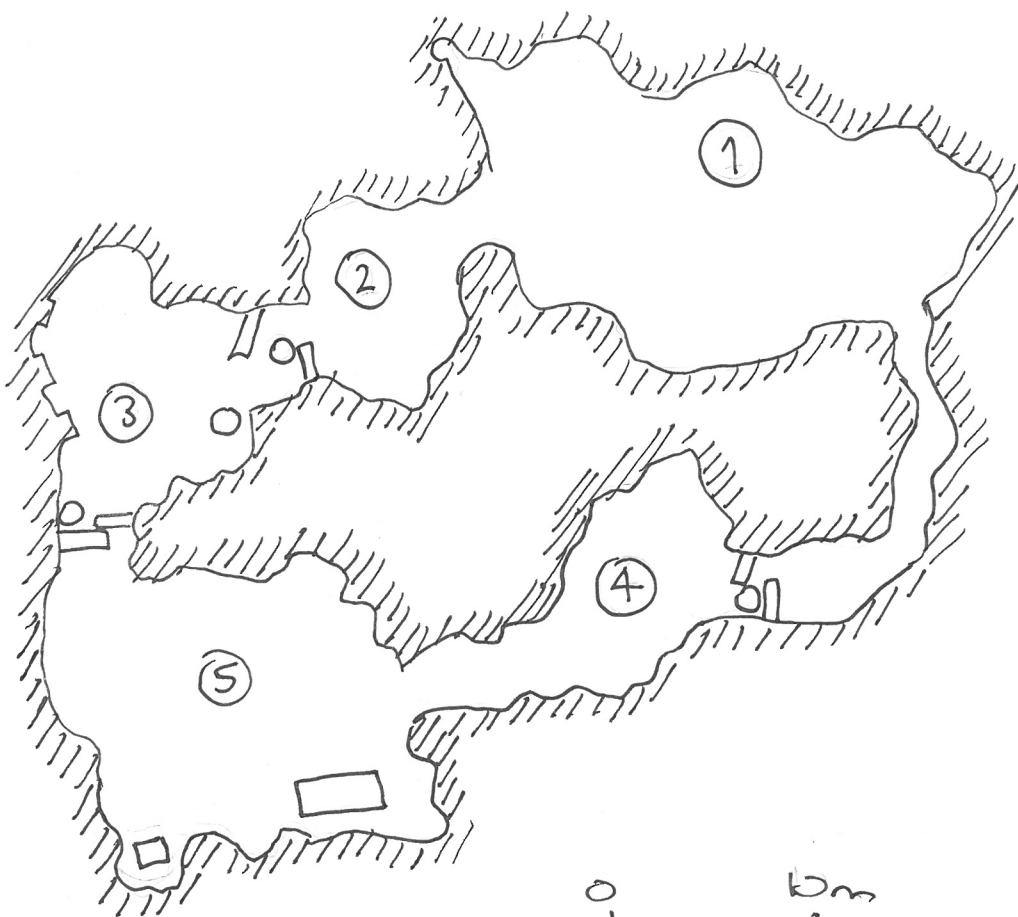

MURA-D CAVERNS

MAP A:
CAVERN SITE
-SURFACE

MAP B:
CAVERNS

- KEY
- ① ENTRANCE
 - ② ANTEROOM
 - ③ NO MAN'S LAND
 - ④ BOKOR CAMP
 - ⑤ ZERON CHAMBER