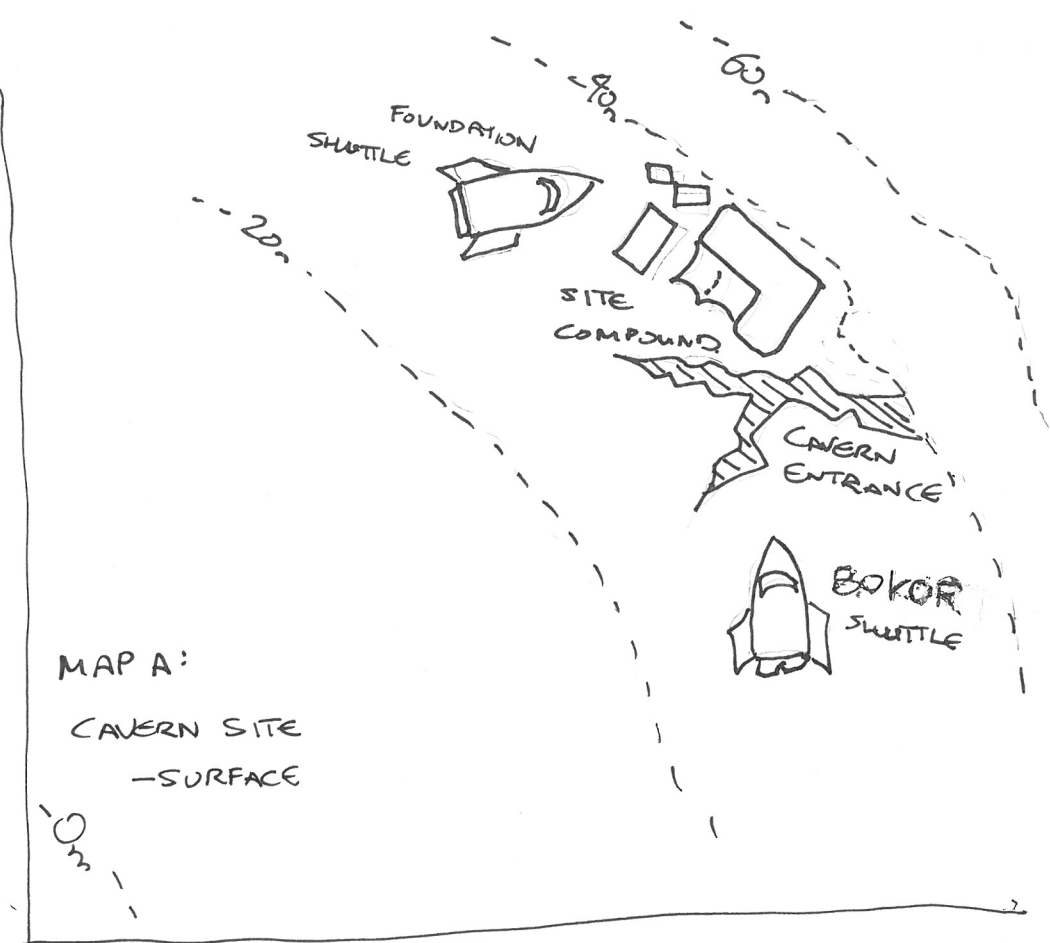

MURA-D CAVERNS

MAP A:
CAVERN SITE
-SURFACE

MAP B:
CAVERNS

- KEY
- ① ENTRANCE
 - ② ANTEROOM
 - ③ NO MAN'S LAND
 - ④ BOKOR CAMP
 - ⑤ ZERON CHAMBER